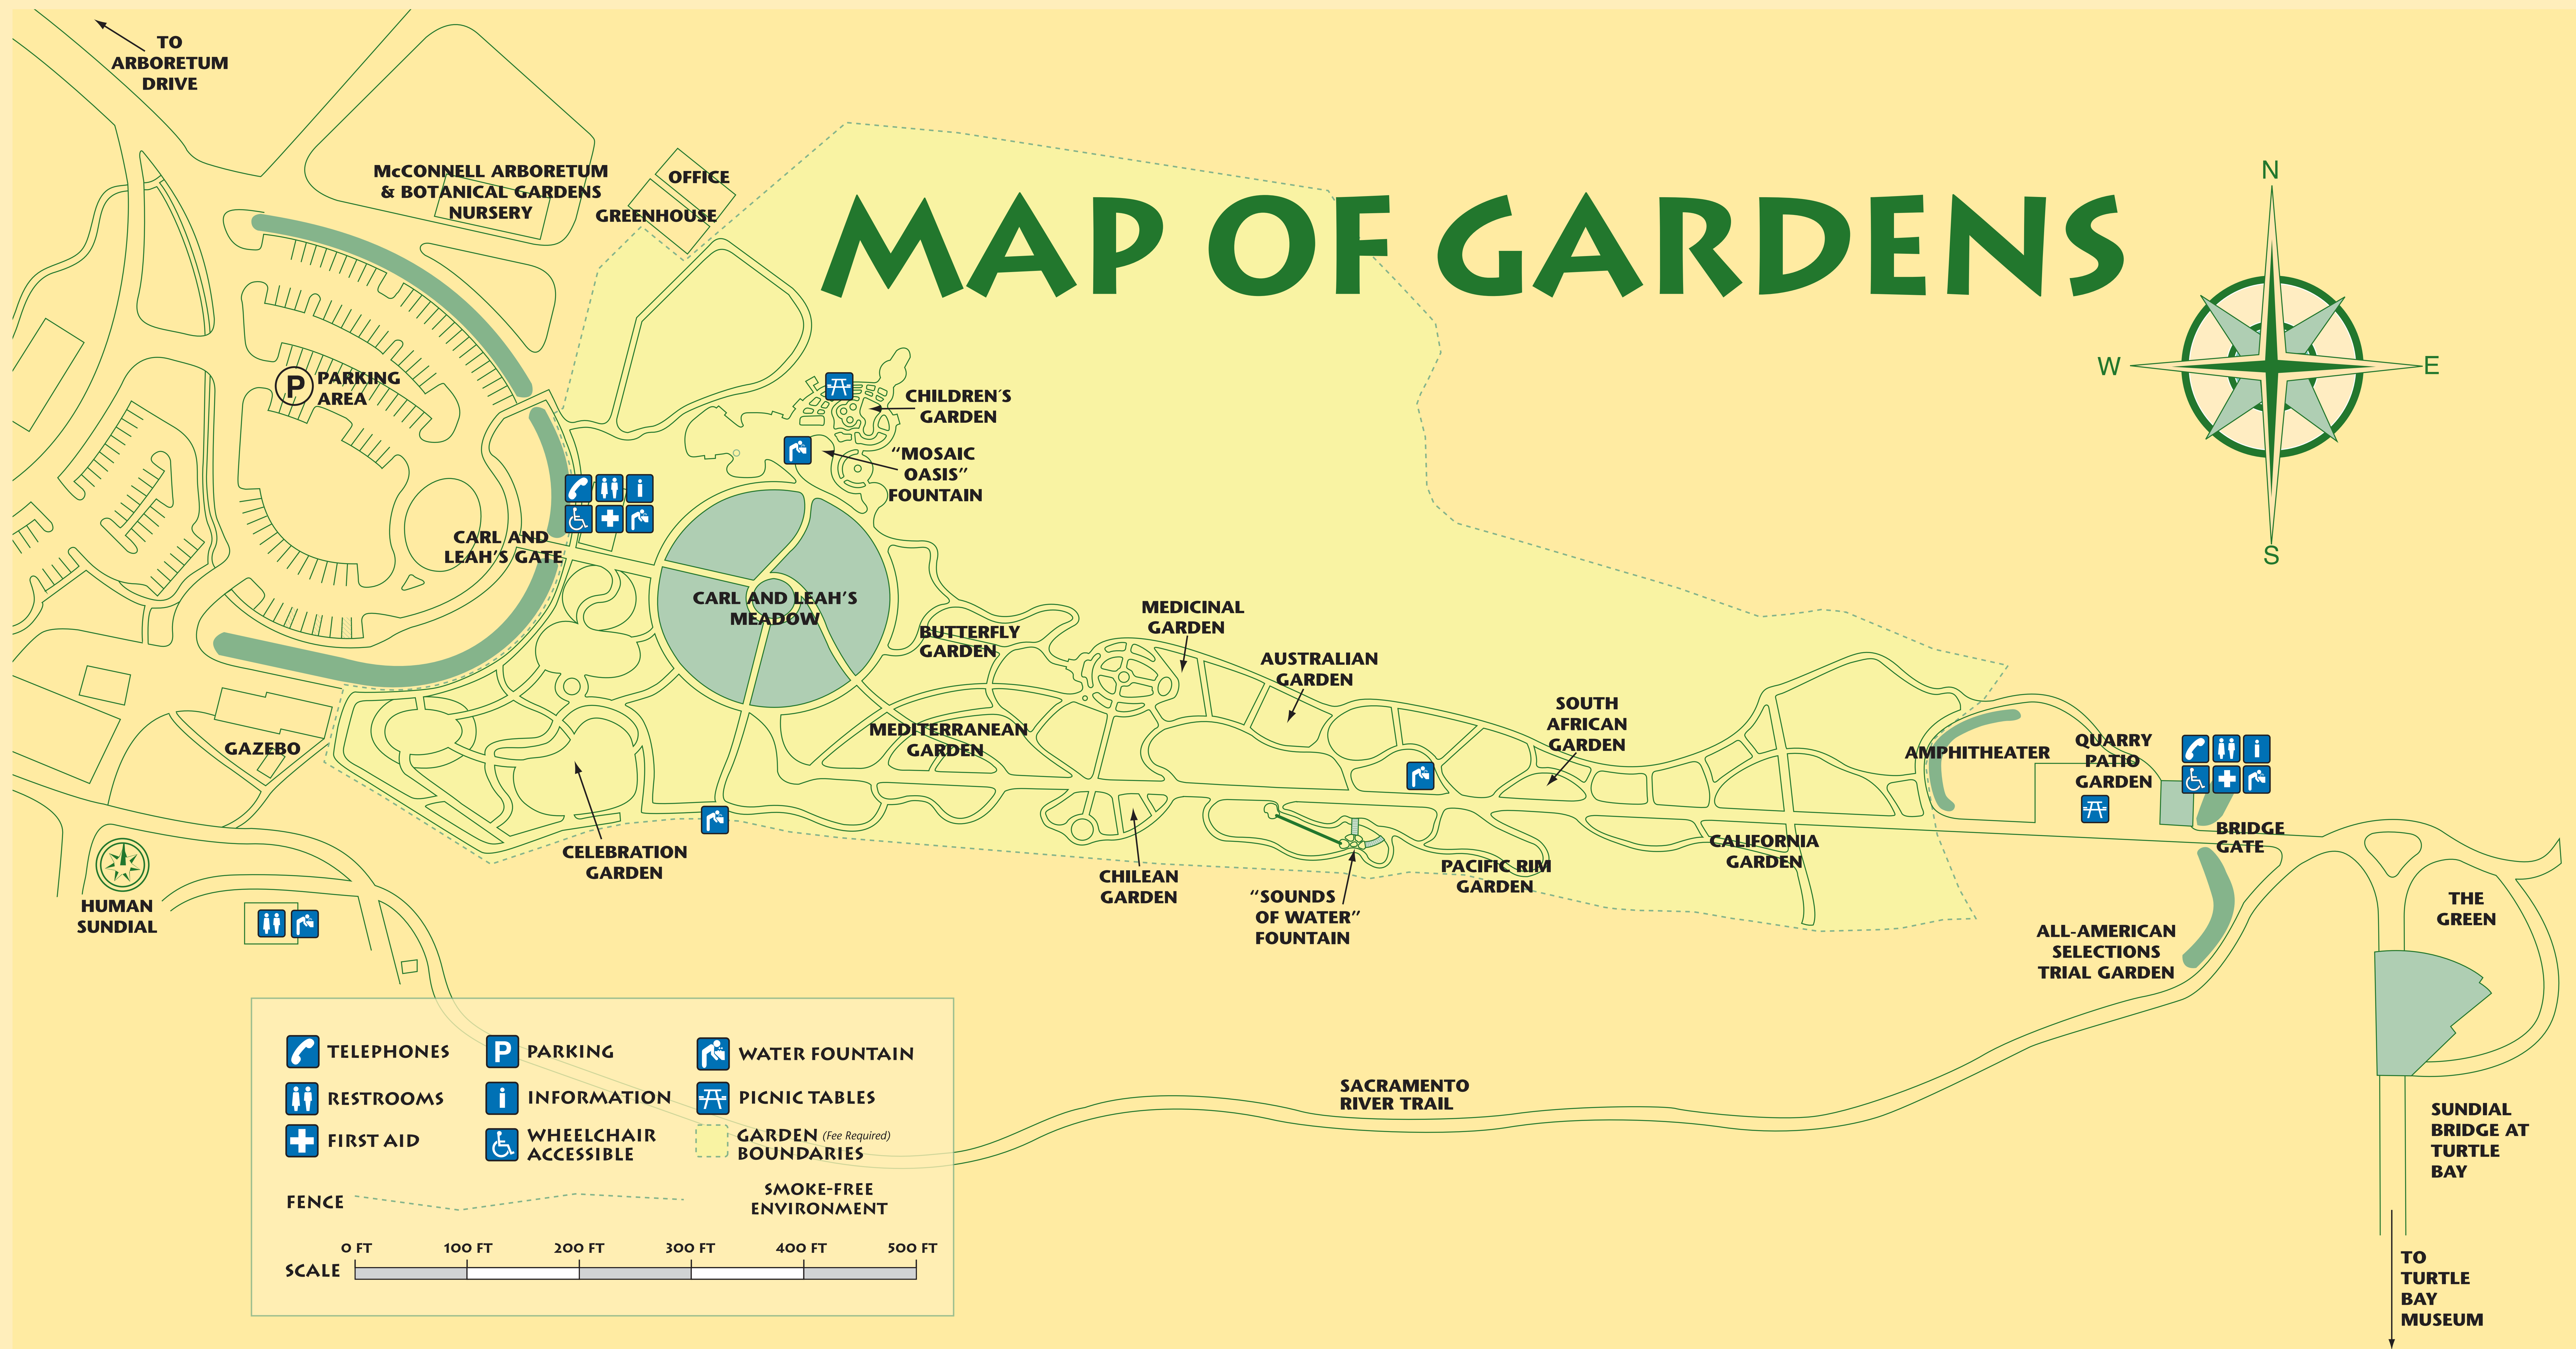

# MAP OF GARDENS

TELEPHONES	PARKING	WATER FOUNTAIN
RESTROOMS	INFORMATION	PICNIC TABLES
FIRST AID	WHEELCHAIR ACCESSIBLE	GARDEN (Fee Required) BOUNDARIES

FENCE

SMOKE-FREE ENVIRONMENT

SCALE 0 FT 100 FT 200 FT 300 FT 400 FT 500 FT